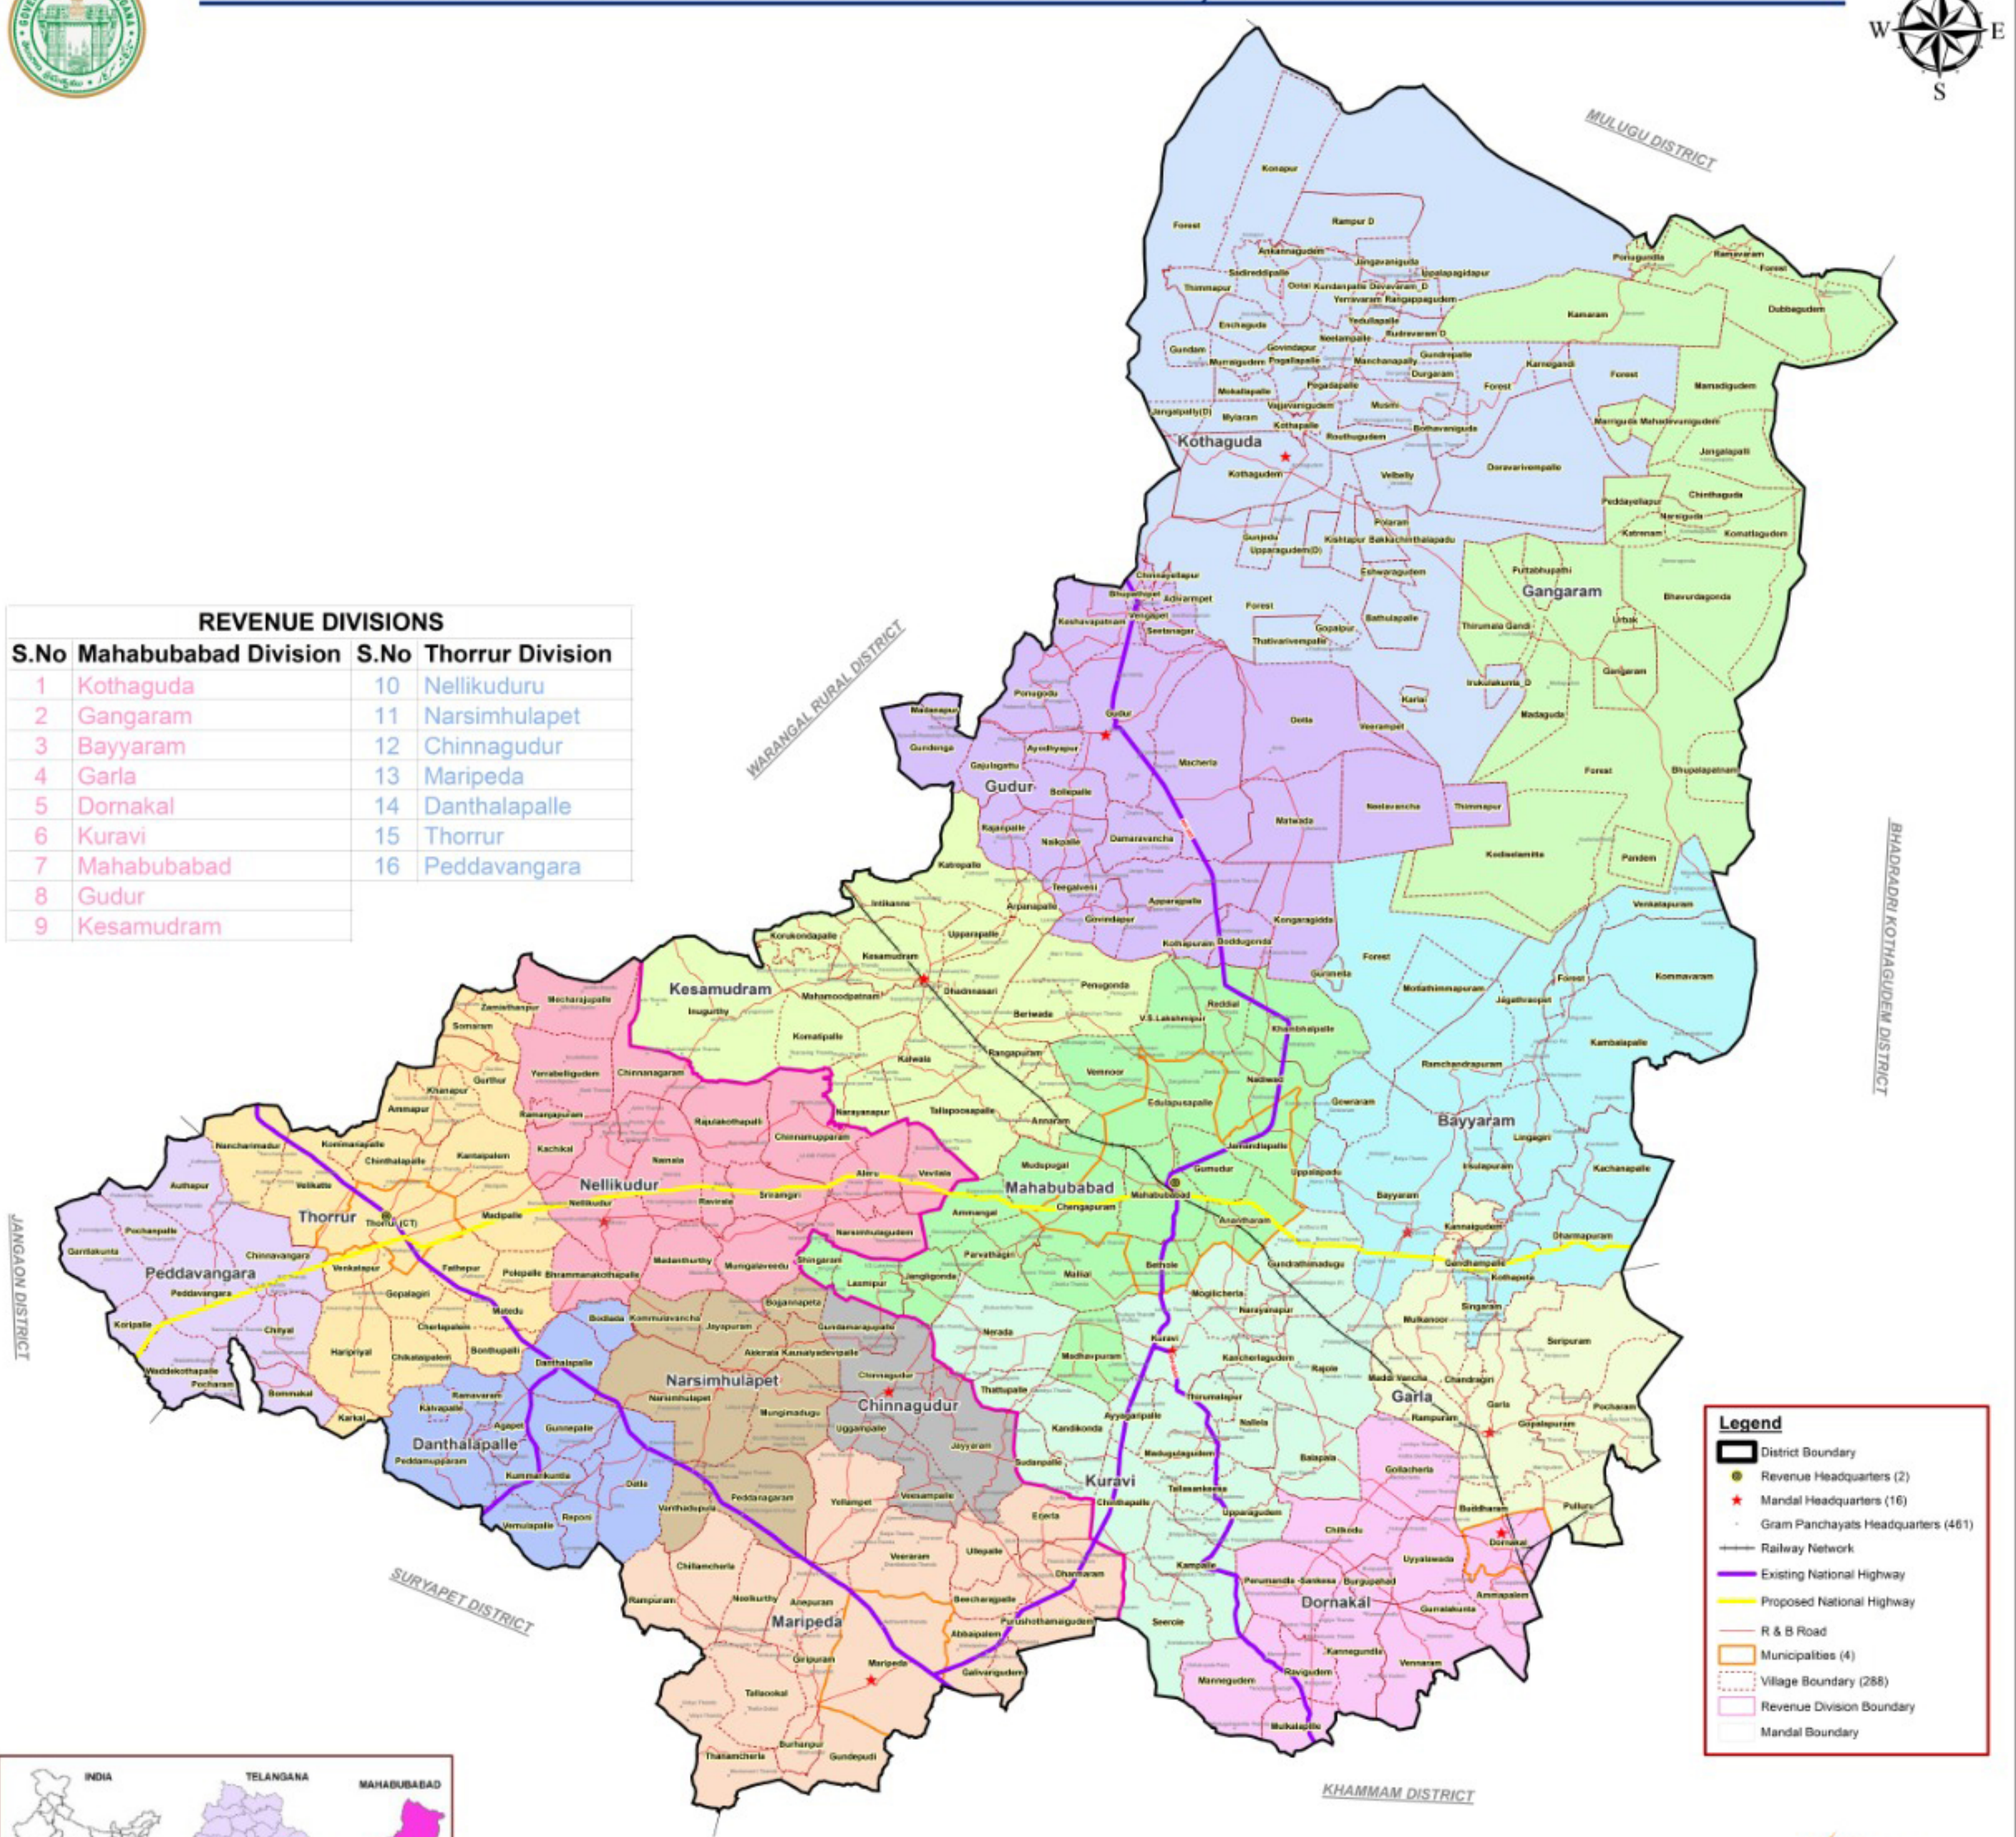

ADMINISTRATIVE MAP - MAHABUBABAD DISTRICT, GOVERNMENT OF TELANGANA

REVENUE DIVISIONS			
S.No	Mahabubabad Division	S.No	Thorrur Division
1	Kothaguda	10	Nellikuduru
2	Gangaram	11	Narsimhulapet
3	Bayyaram	12	Chinnagudur
4	Garla	13	Maripeda
5	Domakal	14	Danthalapalle
6	Kuravi	15	Thorrur
7	Mahabubabad	16	Peddavangara
8	Gudur		
9	Kesamudram		

Legend

- District Boundary
- Revenue Headquarters (2)
- Mandal Headquarters (16)
- Gram Panchayats Headquarters (461)
- Railway Network
- Existing National Highway
- Proposed National Highway
- R & B Road
- Municipalities (4)
- Village Boundary (288)
- Revenue Division Boundary
- Mandal Boundary

Planning Department
Mahabubabad