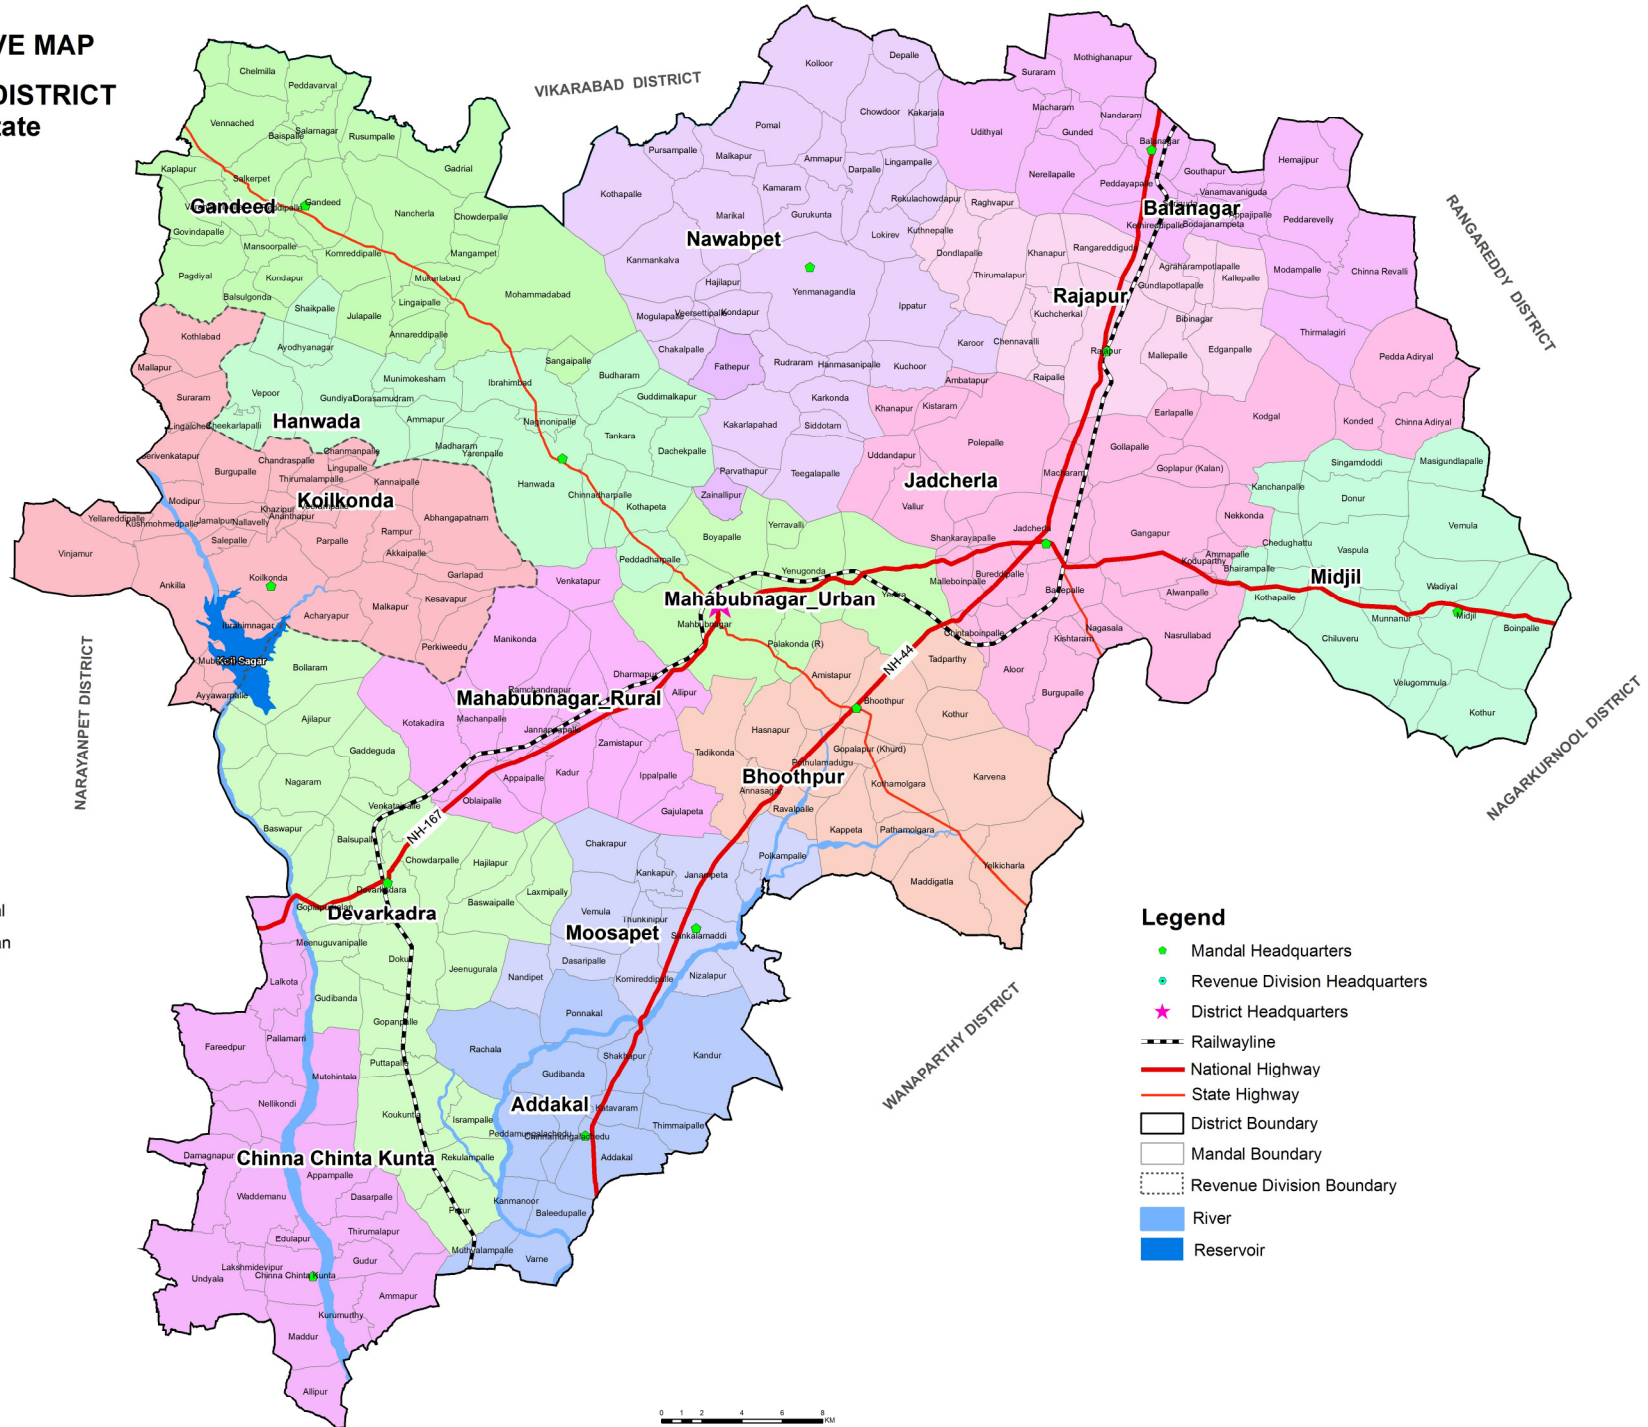

# ADMINISTRATIVE MAP

## MAHABUBNAGAR DISTRICT Telangana State

### MANDAL NAME

- Addakal
- Balanagar
- Chinna Chinta Kunta
- Devarkadra
- Mahabubnagar\_Rural
- Mahabubnagar\_Urban
- Gandeed
- Bhoothpur
- Hanwada
- Jadcherla
- Moosapet
- Midjil
- Rajapur
- Koilkonda
- Nawabpet

### Legend

- Mandal Headquarters
- Revenue Division Headquarters
- ★ District Headquarters
- Railwayline
- National Highway
- State Highway
- District Boundary
- Mandal Boundary
- Revenue Division Boundary
- River
- Reservoir