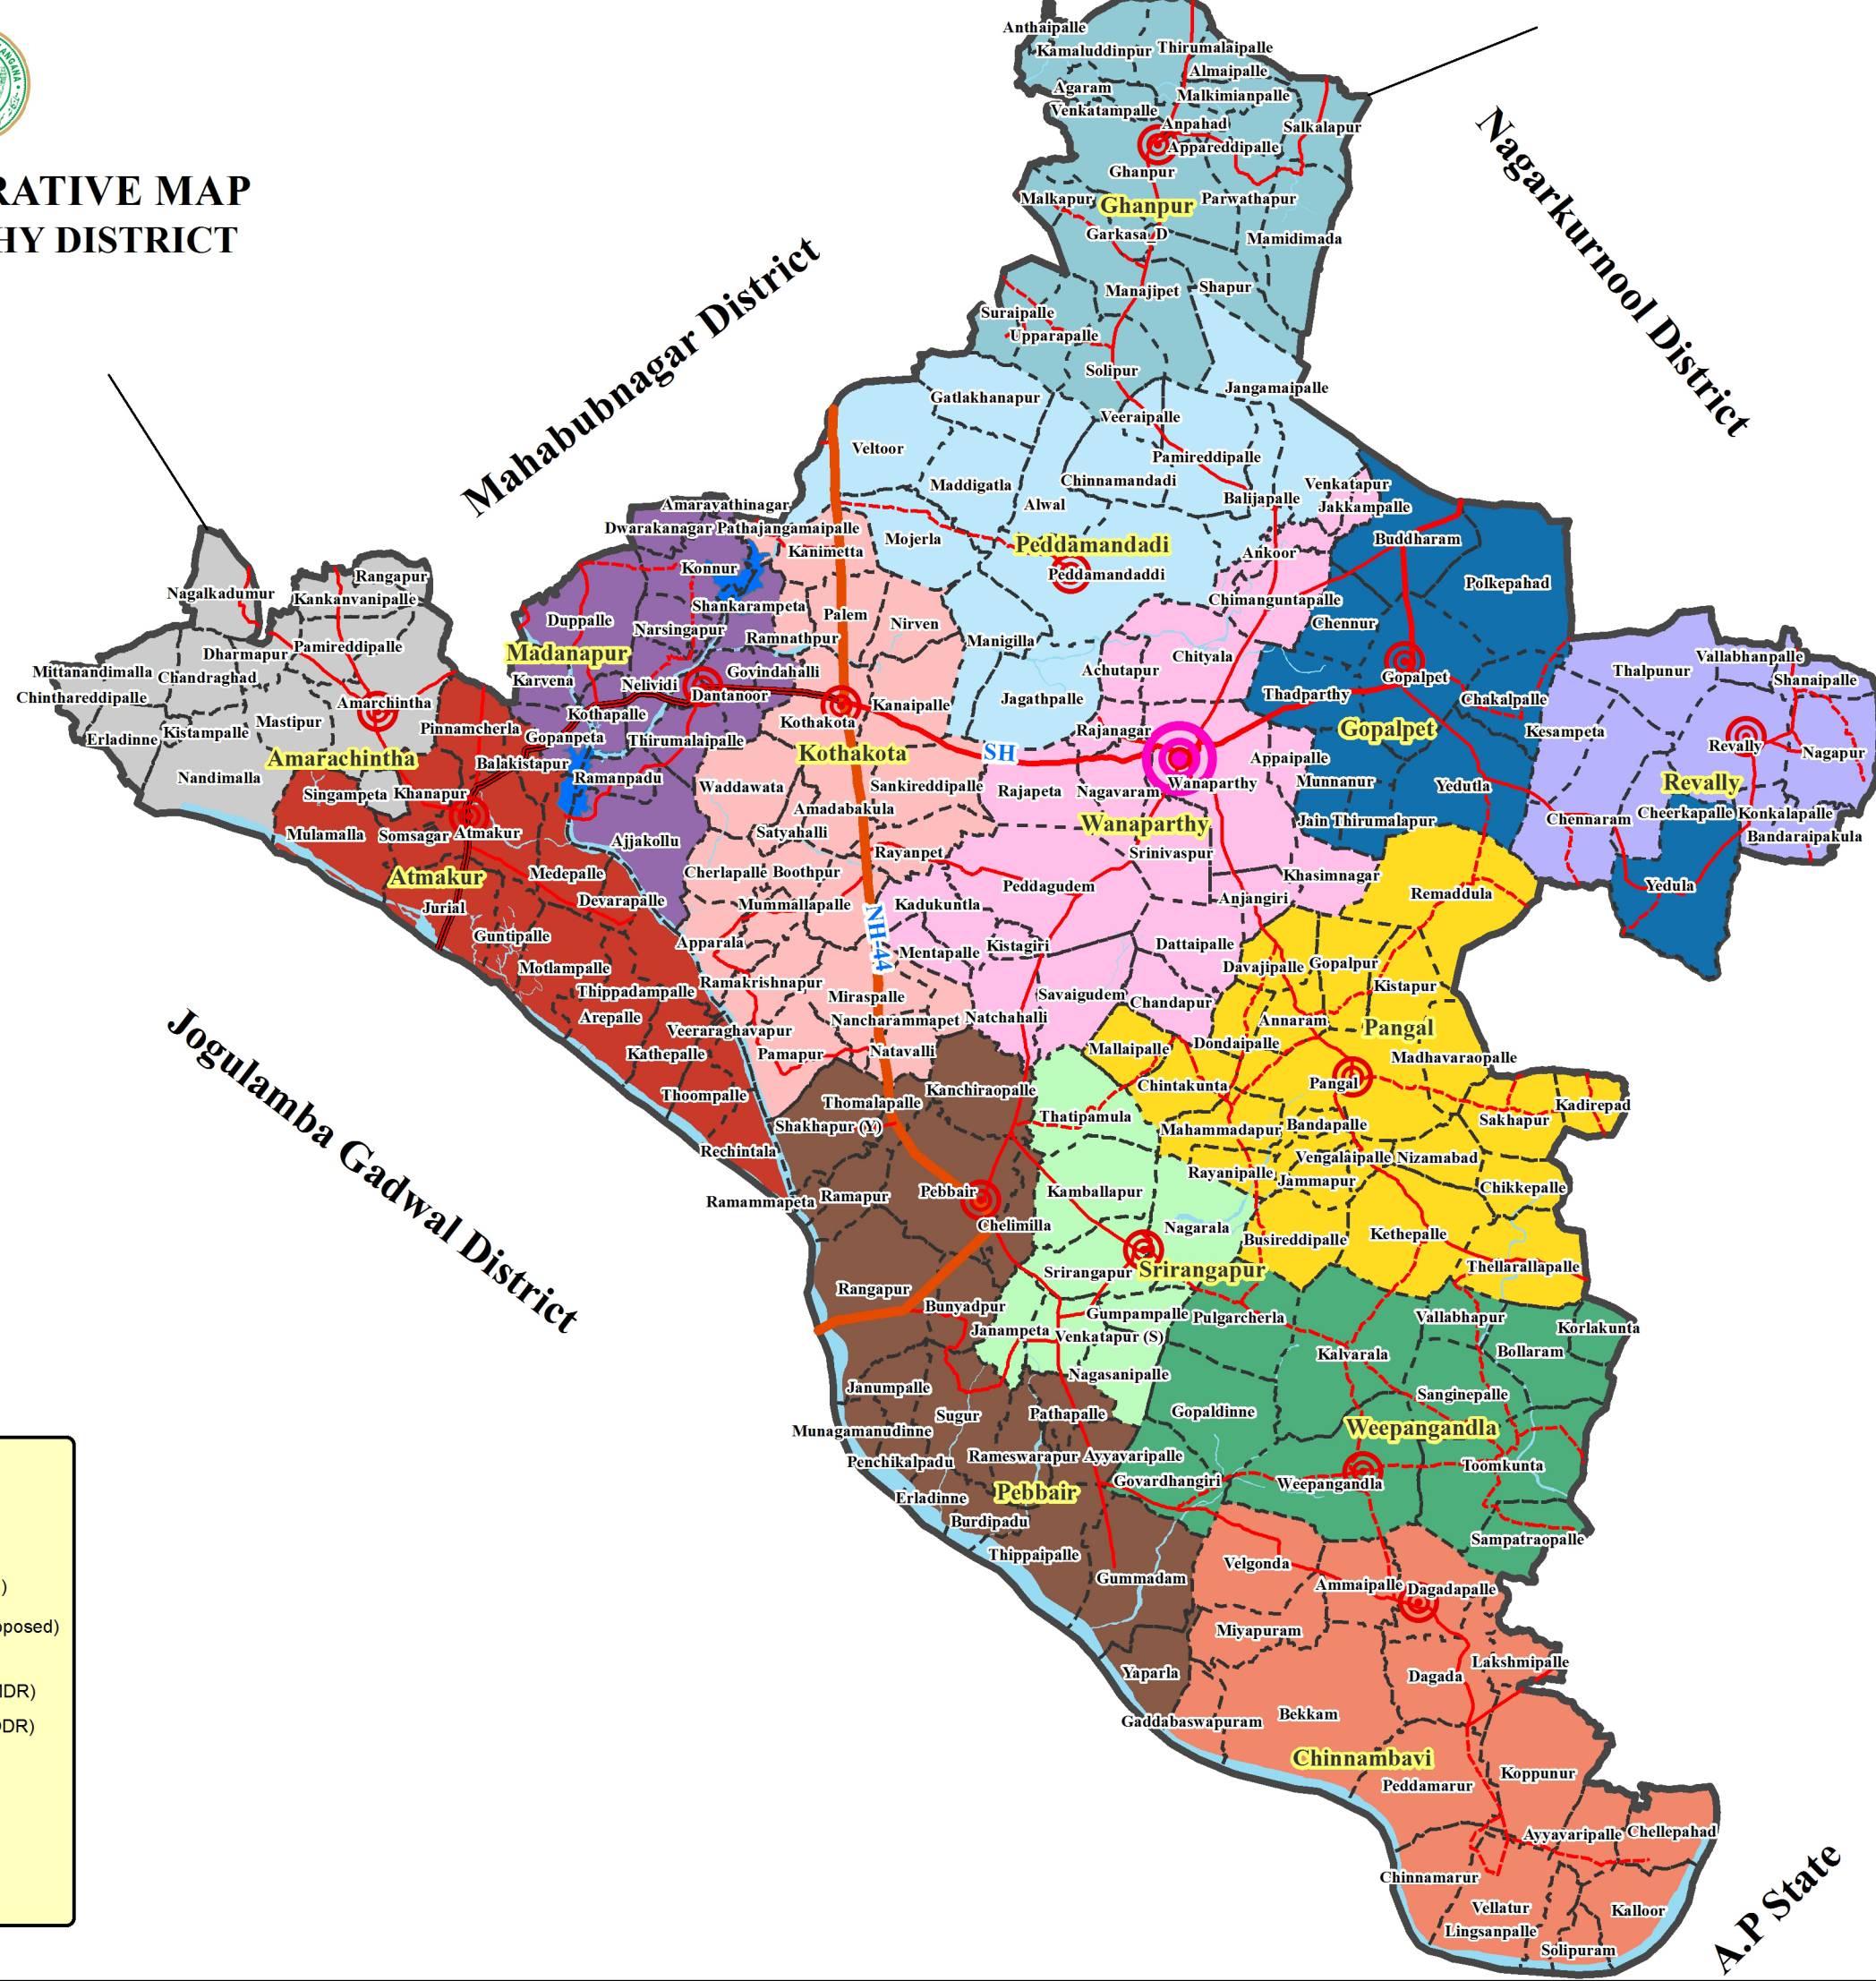

ADMINISTRATIVE MAP WANAPARTHY DISTRICT

Legend

- District HQ
- Mandal HQ
- National Highway (NH)
- National Highway (Proposed)
- State Highway (SH)
- Major District Road (MDR)
- Other District Road (ODR)
- River
- Reservoir
- District Boundary
- Mandal Boundary
- Village Boundary