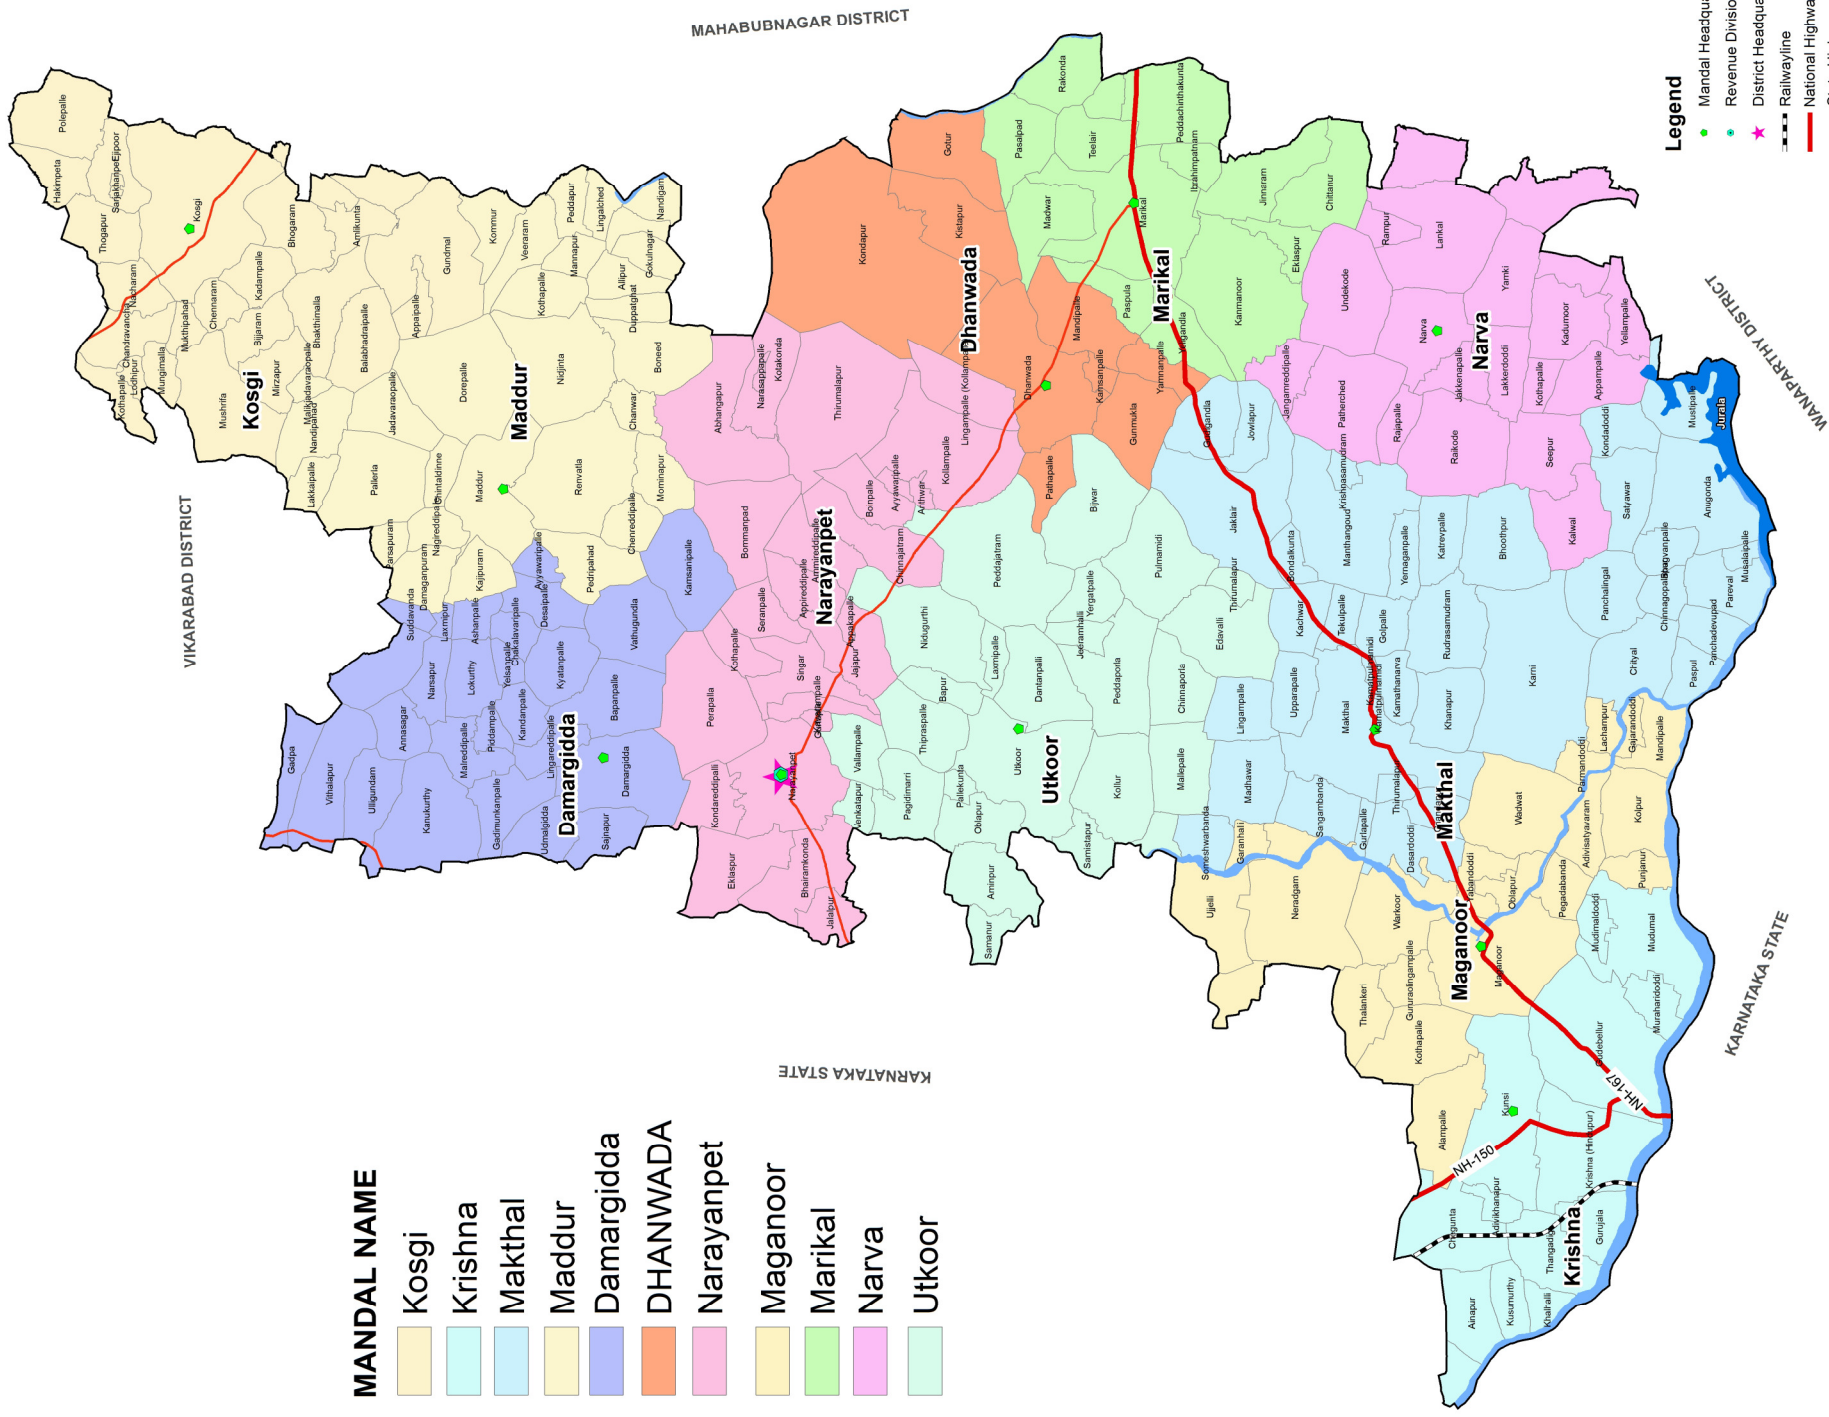

ADMINISTRATIVE MAP

NARAYANPET DISTRICT

Telangana State

MANDAL NAME

- Kosgi
- Krishna
- Makthal
- Maddur
- Damargidda
- DHANWADA
- Narayanpet
- Maganoor
- Marikal
- Narva
- Utkoor

Legend

- Mandal Headquarters
- Revenue Division Headquarters
- ★ District Headquarters
- +—+—+—+— Railwayline
- National Highway
- State Highway
- District Boundary
- Mandal Boundary
- Revenue Division Boundary
- River
- Reservoir